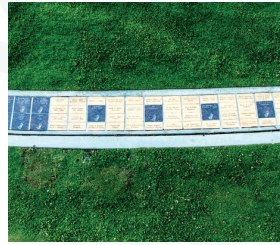

## Memorial Foundation Bricks & Polished Granite Stones

Honor a friend, family member or leave a part of your own legacy in perpetuity. We will permanently engrave your custom message into either a 4" x 8" Memorial Brick in front of our stage at the Lou Bredlow Pavilion OR an 8" x 12" polished granite stone at the hearth of our Legacy Monument.